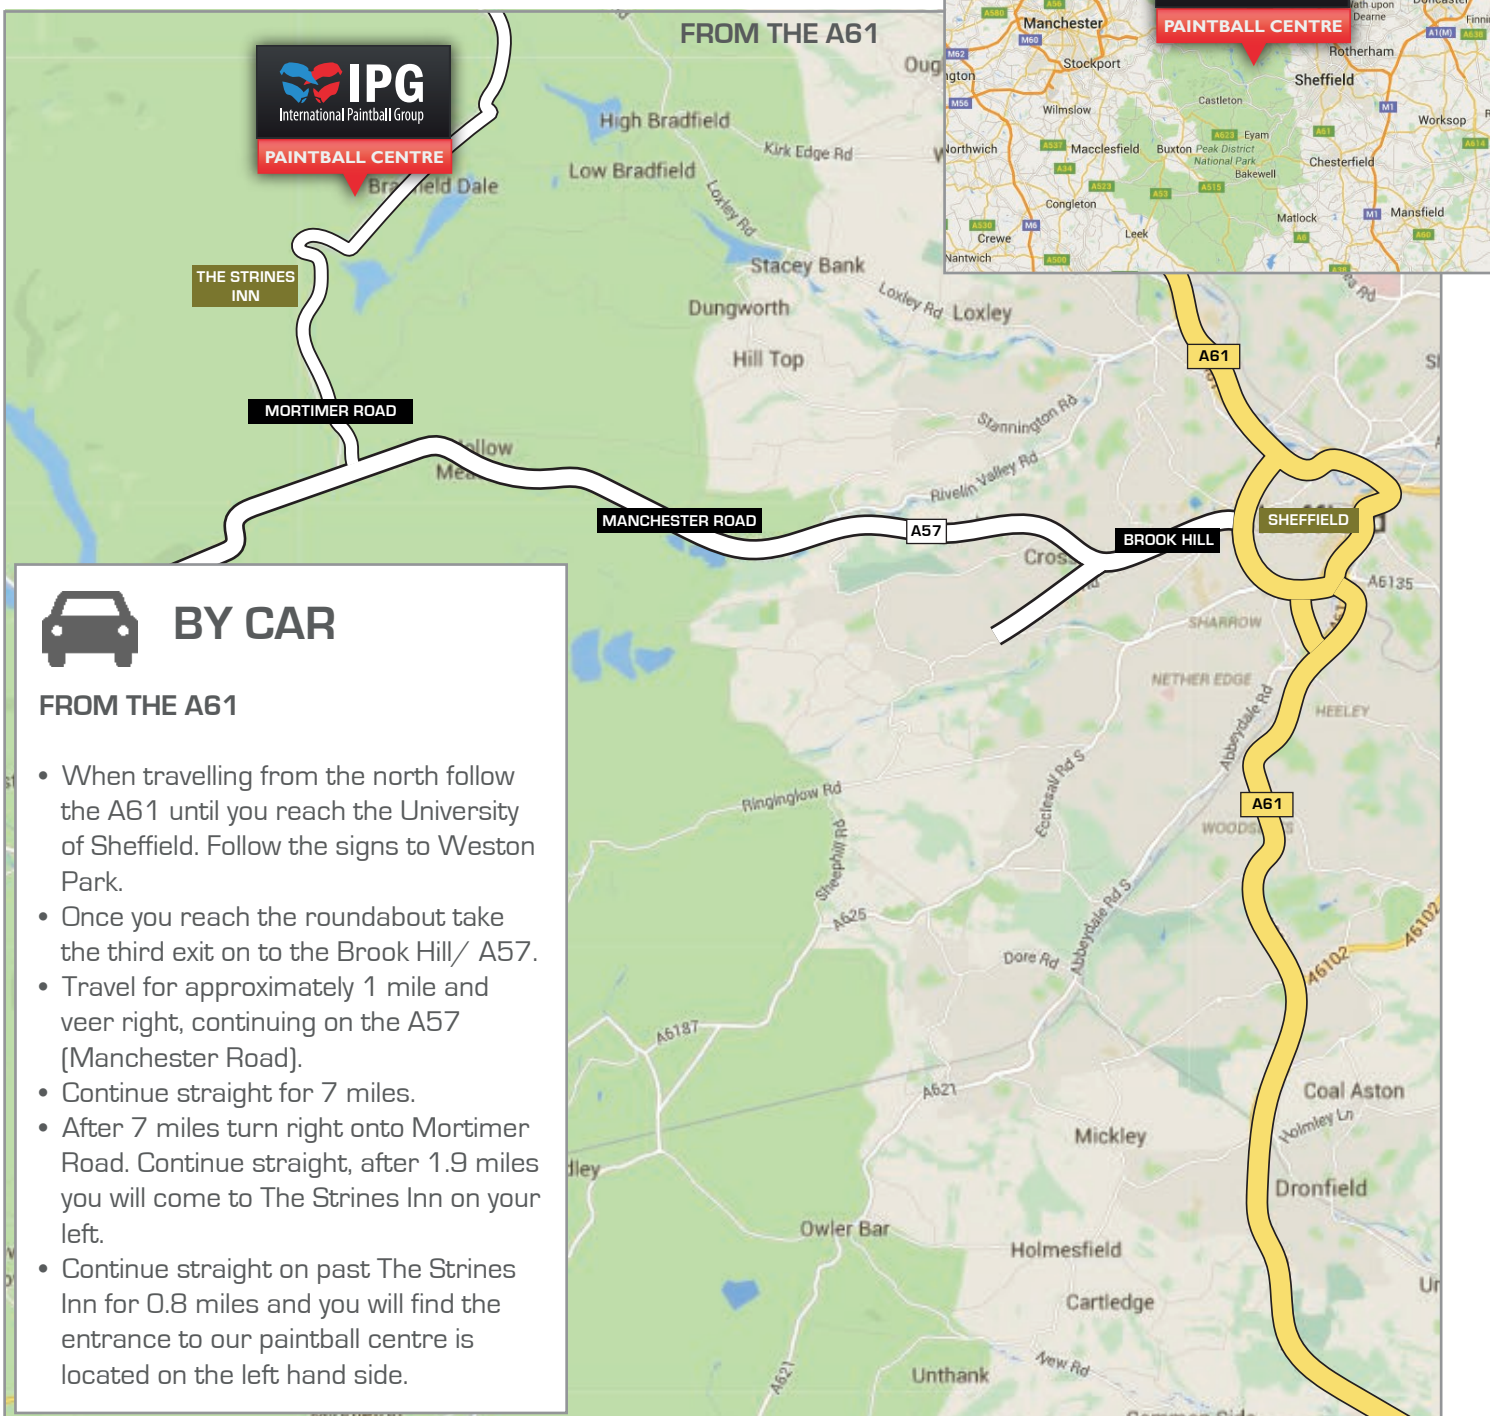

## IMPORTANT INFORMATION

- All paintball centres are located in woodlands. Woodlands do not always have specific postcodes.
- Please don't rely 100% on the postcode alone.
- GPS coordinates can be used to find the exact location of the paintball centre.
- Please car pool where possible as parking on-site is limited.

### BY CAR

#### FROM THE A61

- When travelling from the north follow the A61 until you reach the University of Sheffield. Follow the signs to Weston Park.
- Once you reach the roundabout take the third exit on to the Brook Hill/ A57.
- Travel for approximately 1 mile and veer right, continuing on the A57 (Manchester Road).
- Continue straight for 7 miles.
- After 7 miles turn right onto Mortimer Road. Continue straight, after 1.9 miles you will come to The Strines Inn on your left.
- Continue straight on past The Strines Inn for 0.8 miles and you will find the entrance to our paintball centre is located on the left hand side.