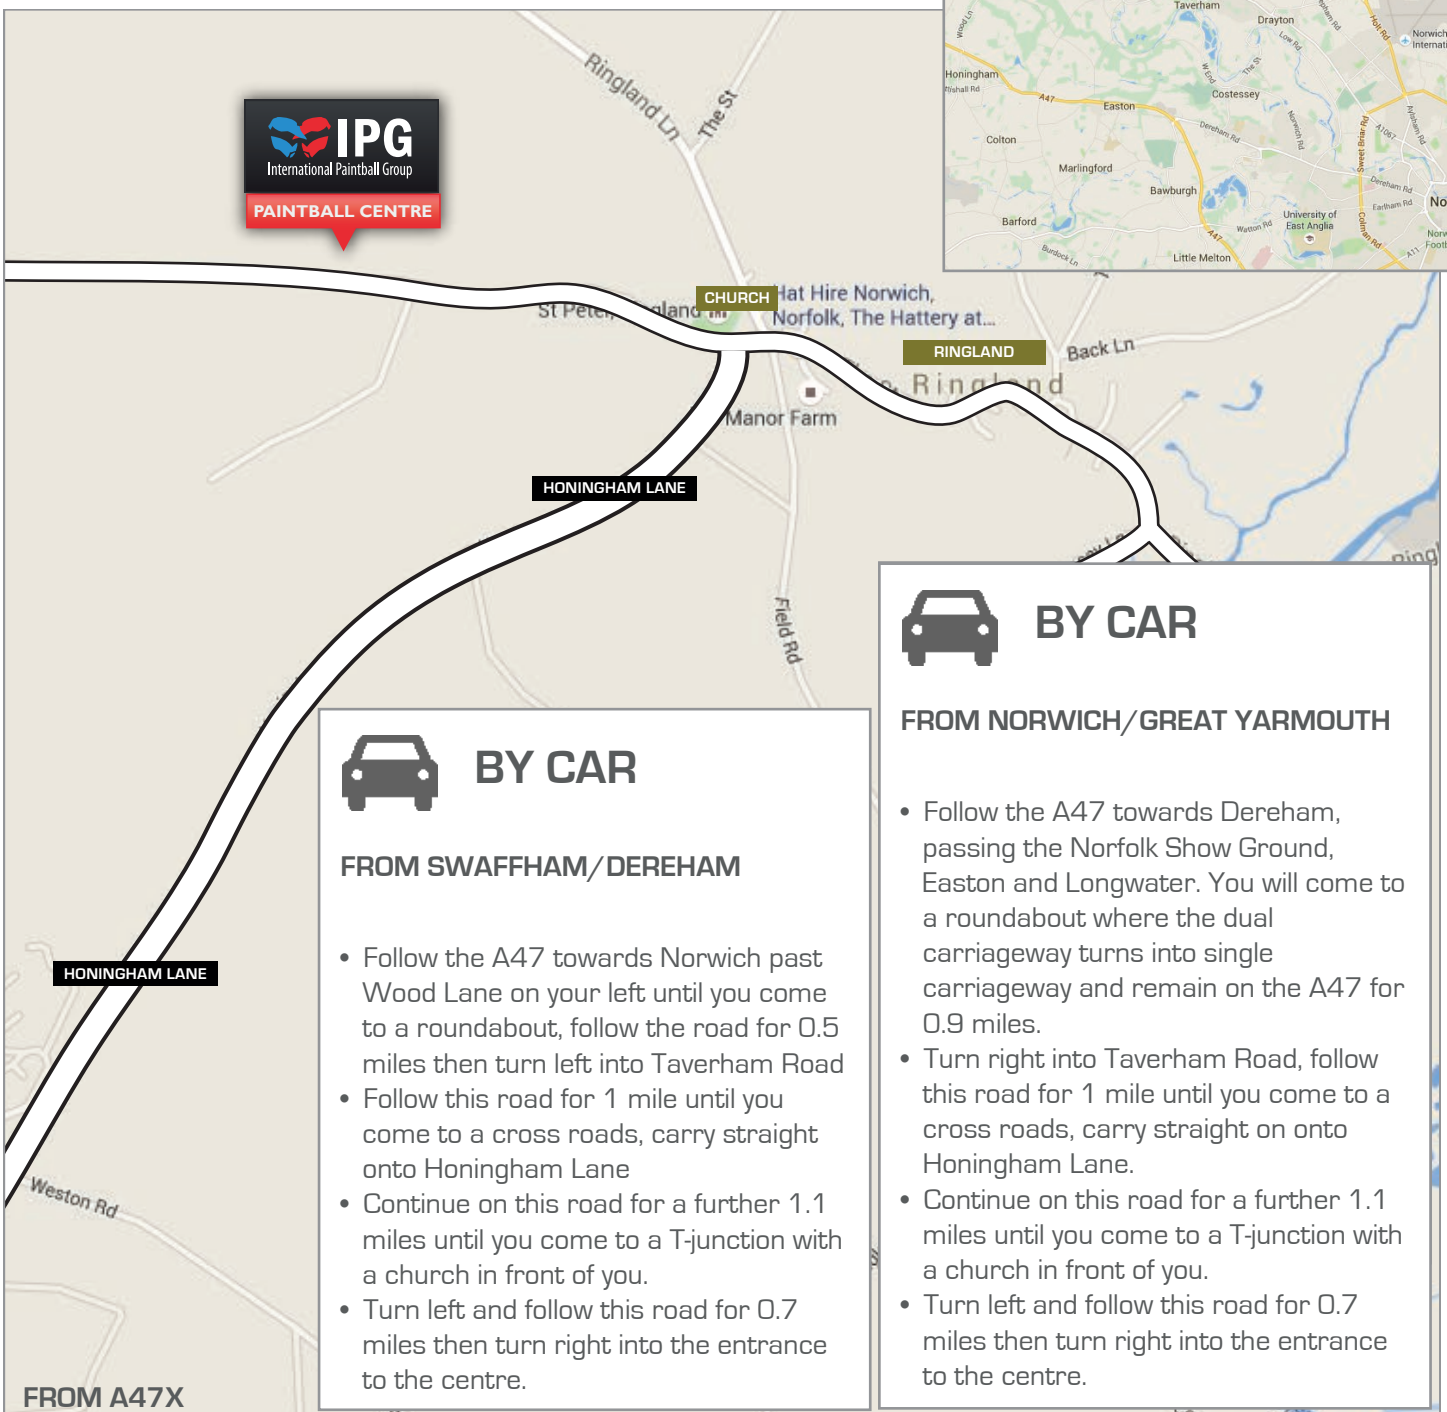

IMPORTANT INFORMATION

- All paintball centres are located in woodlands. Woodlands do not always have specific postcodes.
- Please don't rely 100% on the postcode alone.
- GPS coordinates can be used to find the exact location of the paintball centre.
- Please car pool where possible as parking on-site is limited.

PLEASE KEEP TO 30MPH WHEN APPROACHING OUR VENUE AS THE ROADS ARE VERY NARROW WITH NO PASSING PLACES.

BY CAR

FROM SWAFFHAM/DEREHAM

- Follow the A47 towards Norwich past Wood Lane on your left until you come to a roundabout, follow the road for 0.5 miles then turn left into Taverham Road
- Follow this road for 1 mile until you come to a cross roads, carry straight onto Honingham Lane
- Continue on this road for a further 1.1 miles until you come to a T-junction with a church in front of you.
- Turn left and follow this road for 0.7 miles then turn right into the entrance to the centre.

BY CAR

FROM NORWICH/GREAT YARMOUTH

- Follow the A47 towards Dereham, passing the Norfolk Show Ground, Easton and Longwater. You will come to a roundabout where the dual carriageway turns into single carriageway and remain on the A47 for 0.9 miles.
- Turn right into Taverham Road, follow this road for 1 mile until you come to a cross roads, carry straight on onto Honingham Lane.
- Continue on this road for a further 1.1 miles until you come to a T-junction with a church in front of you.
- Turn left and follow this road for 0.7 miles then turn right into the entrance to the centre.