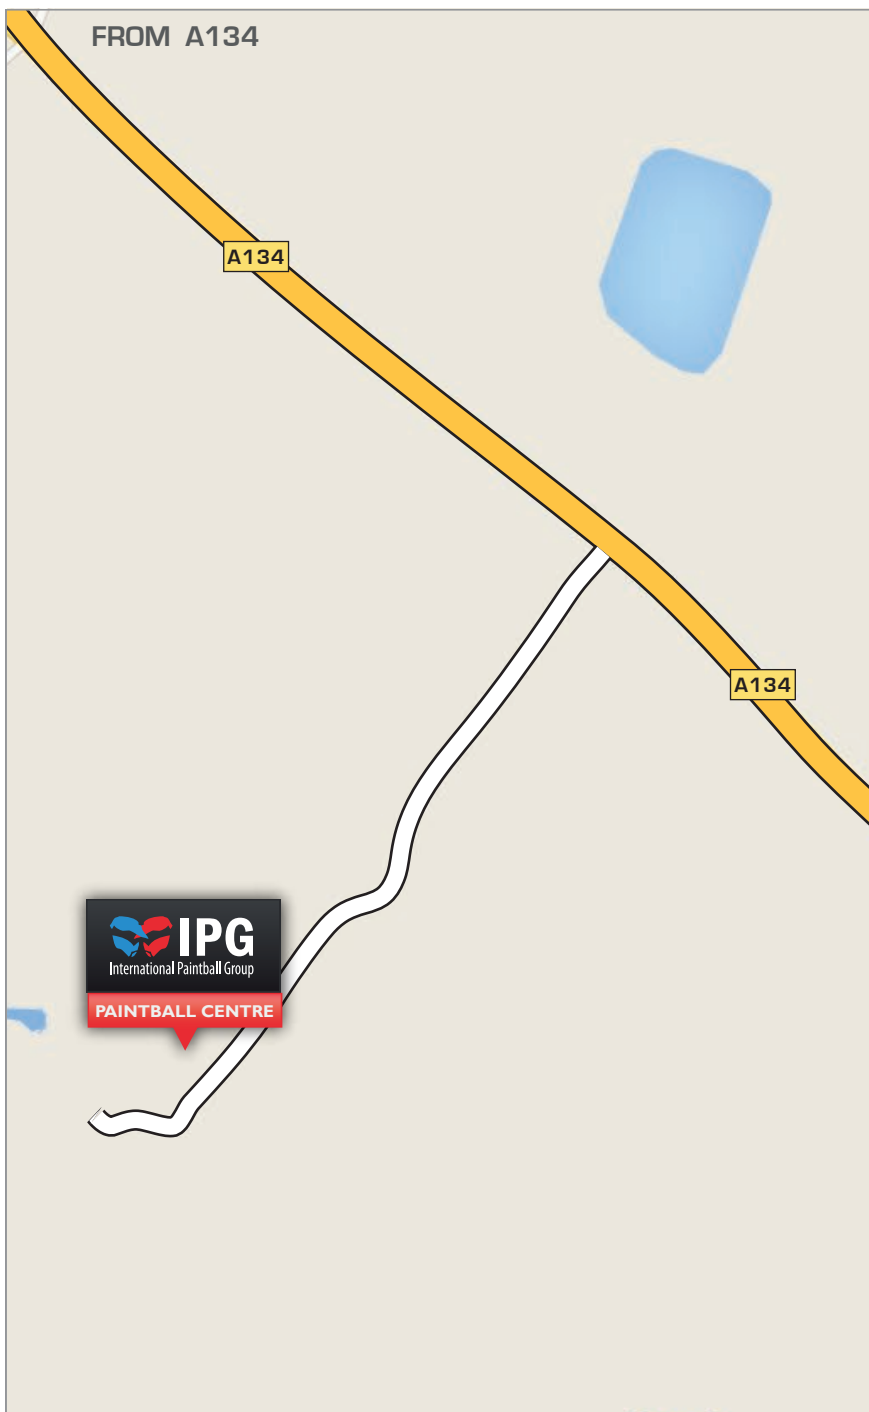

IMPORTANT INFORMATION

- All paintball centres are located in woodlands. Woodlands do not always have specific postcodes.
- Please don't rely 100% on the postcode alone.
- GPS coordinates can be used to find the exact location of the paintball centre.
- Please car pool where possible as parking on-site is limited.

BY CAR

FROM THETFORD

- Travel on the A134 towards Northwold. After passing The Priory High School you will see signs on the left hand side. Turn left and follow the track to the paintball centre.

FROM KINGS LYNN

- Follow A10 west through Setch, at first roundabout take the 1st exit A134 [Thetford], at staggered cross roads - straight over, stay on A134. Next roundabout - straight over, follow road for approx 4 miles to next roundabout, take first exit and follow A134 [Thetford], Approx 1.9 miles along this road is the site track entrance, on the right, clearly signposted.