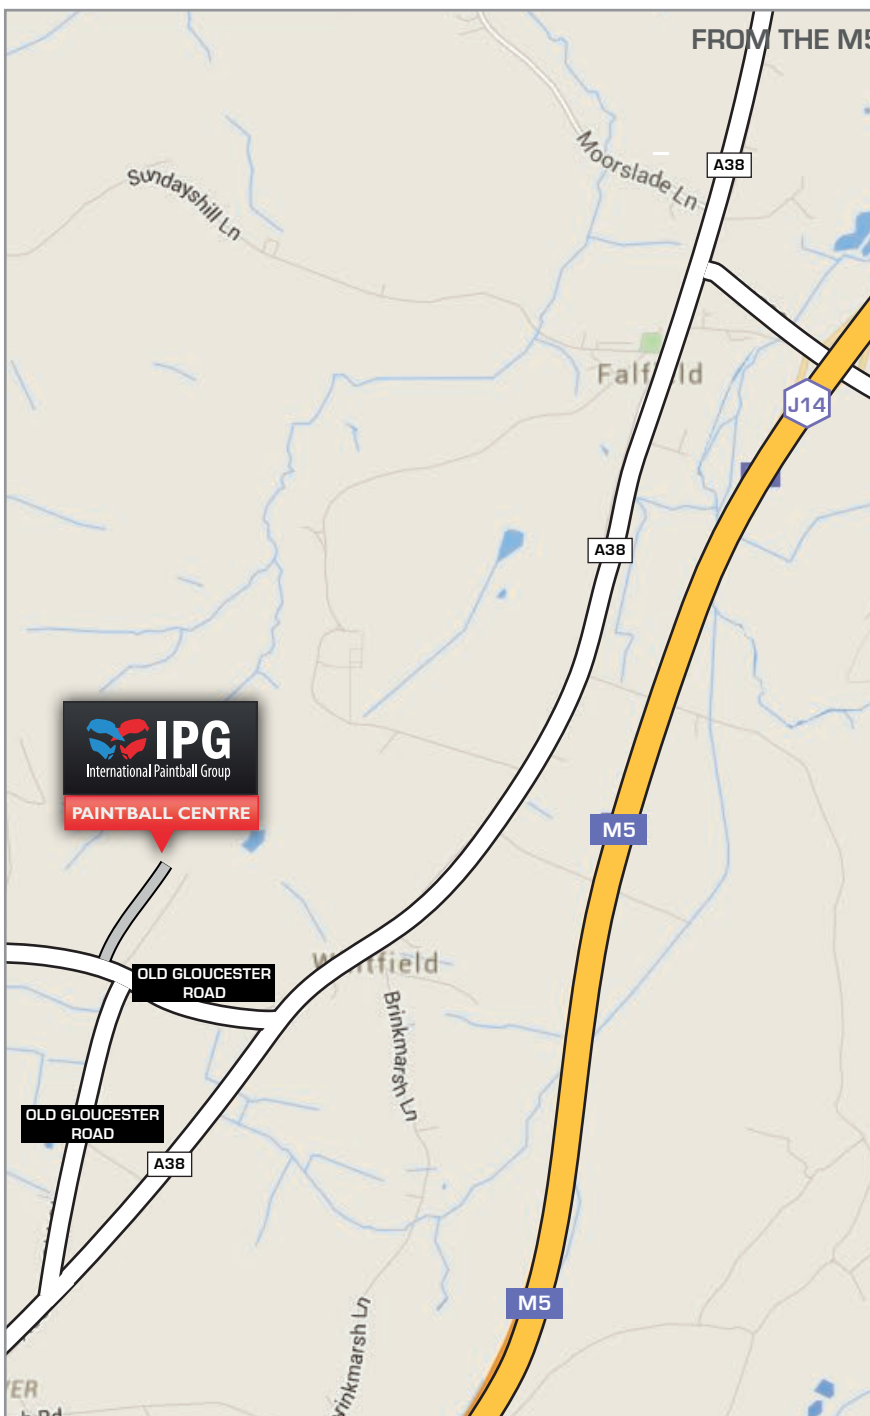

IMPORTANT INFORMATION

- All paintball centres are located in woodlands. Woodlands do not always have specific postcodes.
- Please don't rely 100% on the postcode alone.
- GPS coordinates can be used to find the exact location of the paintball centre.
- Please car pool where possible as parking on-site is limited.

BY CAR

FROM THE M5

- Exit the M5 at Junction 14. Take the B4509 towards the A38.
- After 0.3 miles, you will reach a set of traffic lights turn left onto the A38.
- After 1.6 miles, turn right onto Old Gloucester Road signposted Oldbury-on-Severn.
- Continue for 0.3 miles, you will see a Paintball Centre sign pointing right.
- Turn right onto the single-track lane and you will reach the car park.

FROM THE A38 NORTHBOUND

- Continue past the first turning for Thornbury.
- After passing the White Horse pub on your left, turn left onto Old Gloucester Road. This is the third exit for Thornbury and the second exit for the B4061.
- At the end of Old Gloucester Road, turn left; look for the single-track lane approximately 0.2 miles on the right (signposted for the paintball centre).
- Continue until you reach the car park.