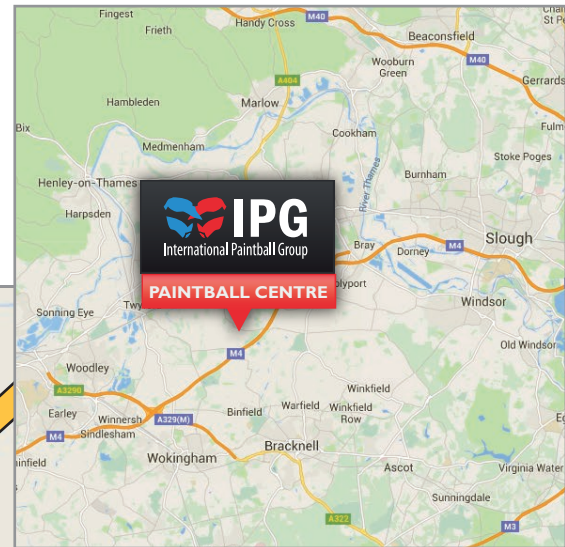

IMPORTANT INFORMATION

- All paintball centres are located in woodlands. Woodlands do not always have specific postcodes.
- Please don't rely 100% on the postcode alone.
- GPS coordinates can be used to find the exact location of the paintball centre.
- Please car pool where possible as parking on-site is limited.
- **Please note:** there are two Cannon Lanes within a 10 mile radius of Maidenhead. The paintball centre is the on the corner of Cannon Lane and Mare Lane.

BY CAR

FROM THE M4

- Exit the M4 at Junction 8/9 and take the exit signposted Maidenhead (Central) A308 (M). **NOT SHOWN ON MAP.**
- At the roundabout, take the fourth exit onto the A330 (Ascot Road) and follow this road for 3 miles. **NOT SHOWN ON MAP.**
- After 3 miles you will reach a roundabout, take the third exit towards Shurlock Row/Waltham/St Lawrence. This is Drift Road.
- Pass the Bird Hills Golf Centre on your left and continue for 0.8 miles.
- After 0.8 miles you will reach a roundabout, take the second exit onto Cannon Lane.
- Continue along Cannon Lane for 0.4 miles over the motorway. Our paintball centre is located 0.3 miles on the left hand side – just past Mare Lane.