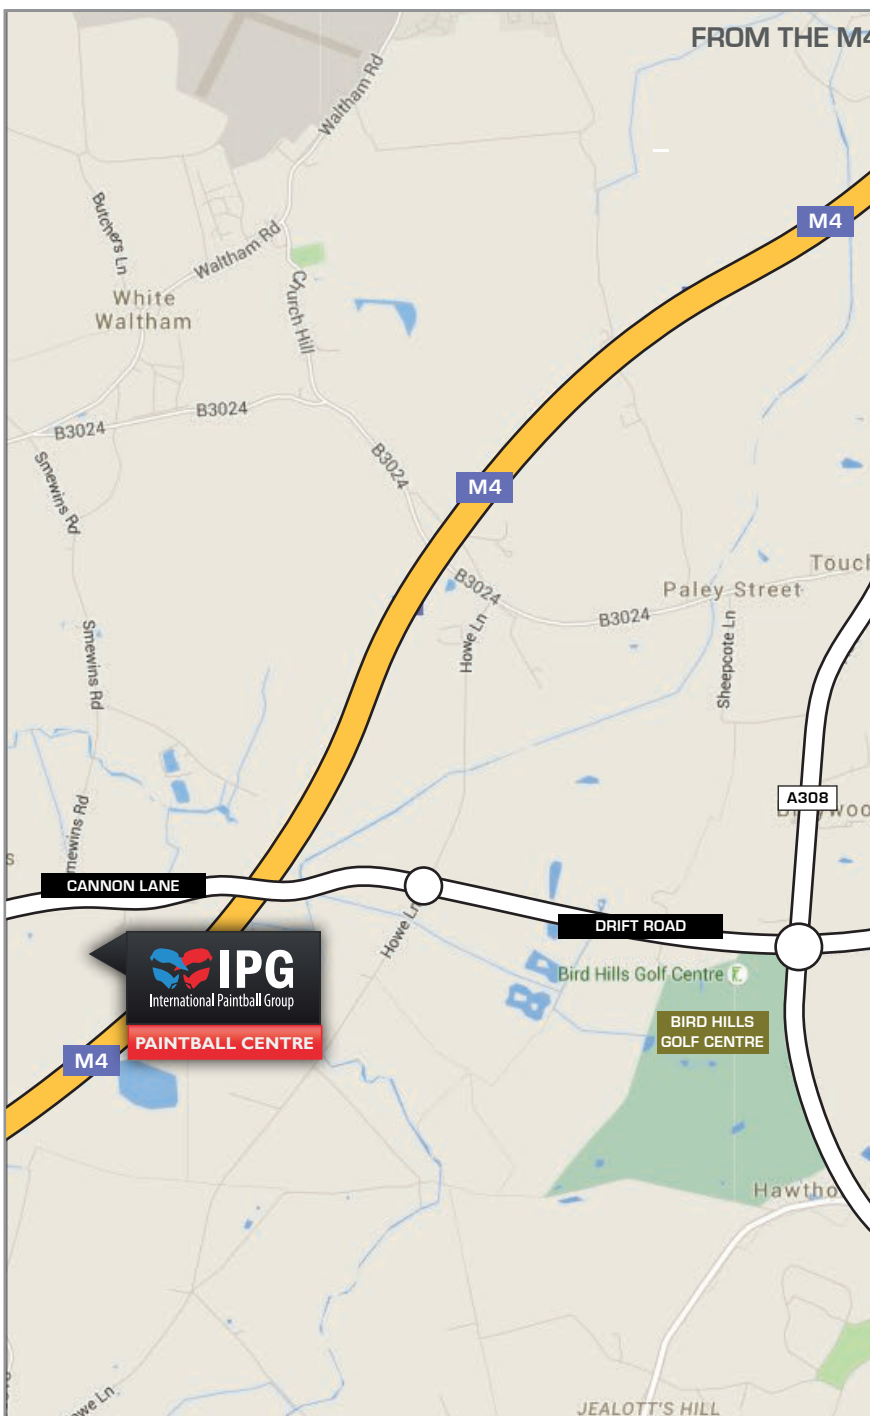

IMPORTANT INFORMATION

- All paintball centres are located in woodlands. Woodlands do not always have specific postcodes.
- Please don't rely 100% on the postcode alone.
- GPS coordinates can be used to find the exact location of the paintball centre.
- Please car pool where possible as parking on-site is limited.
- **Please note:** there are two Cannon Lanes within a 10 mile radius of Maidenhead. The paintball centre is the on the corner of Cannon Lane and Mare Lane.

BY CAR

FROM THE M4

- Exit the M4 at Junction 8/9 and take the exit signposted Maidenhead (Central) A308 (M). **NOT SHOWN ON MAP.**
- At the roundabout, take the fourth exit onto the A330 (Ascot Road) and follow this road for 3 miles. **NOT SHOWN ON MAP.**
- After 3 miles you will reach a roundabout, take the third exit towards Shurlock Row/Waltham/St Lawrence. This is Drift Road.
- Pass the Bird Hills Golf Centre on your left and continue for 0.8 miles.
- After 0.8 miles you will reach a roundabout, take the second exit onto Cannon Lane.
- Continue along Cannon Lane for 0.4 miles over the motorway. Our paintball centre is located 0.3 miles on the left hand side – just past Mare Lane.