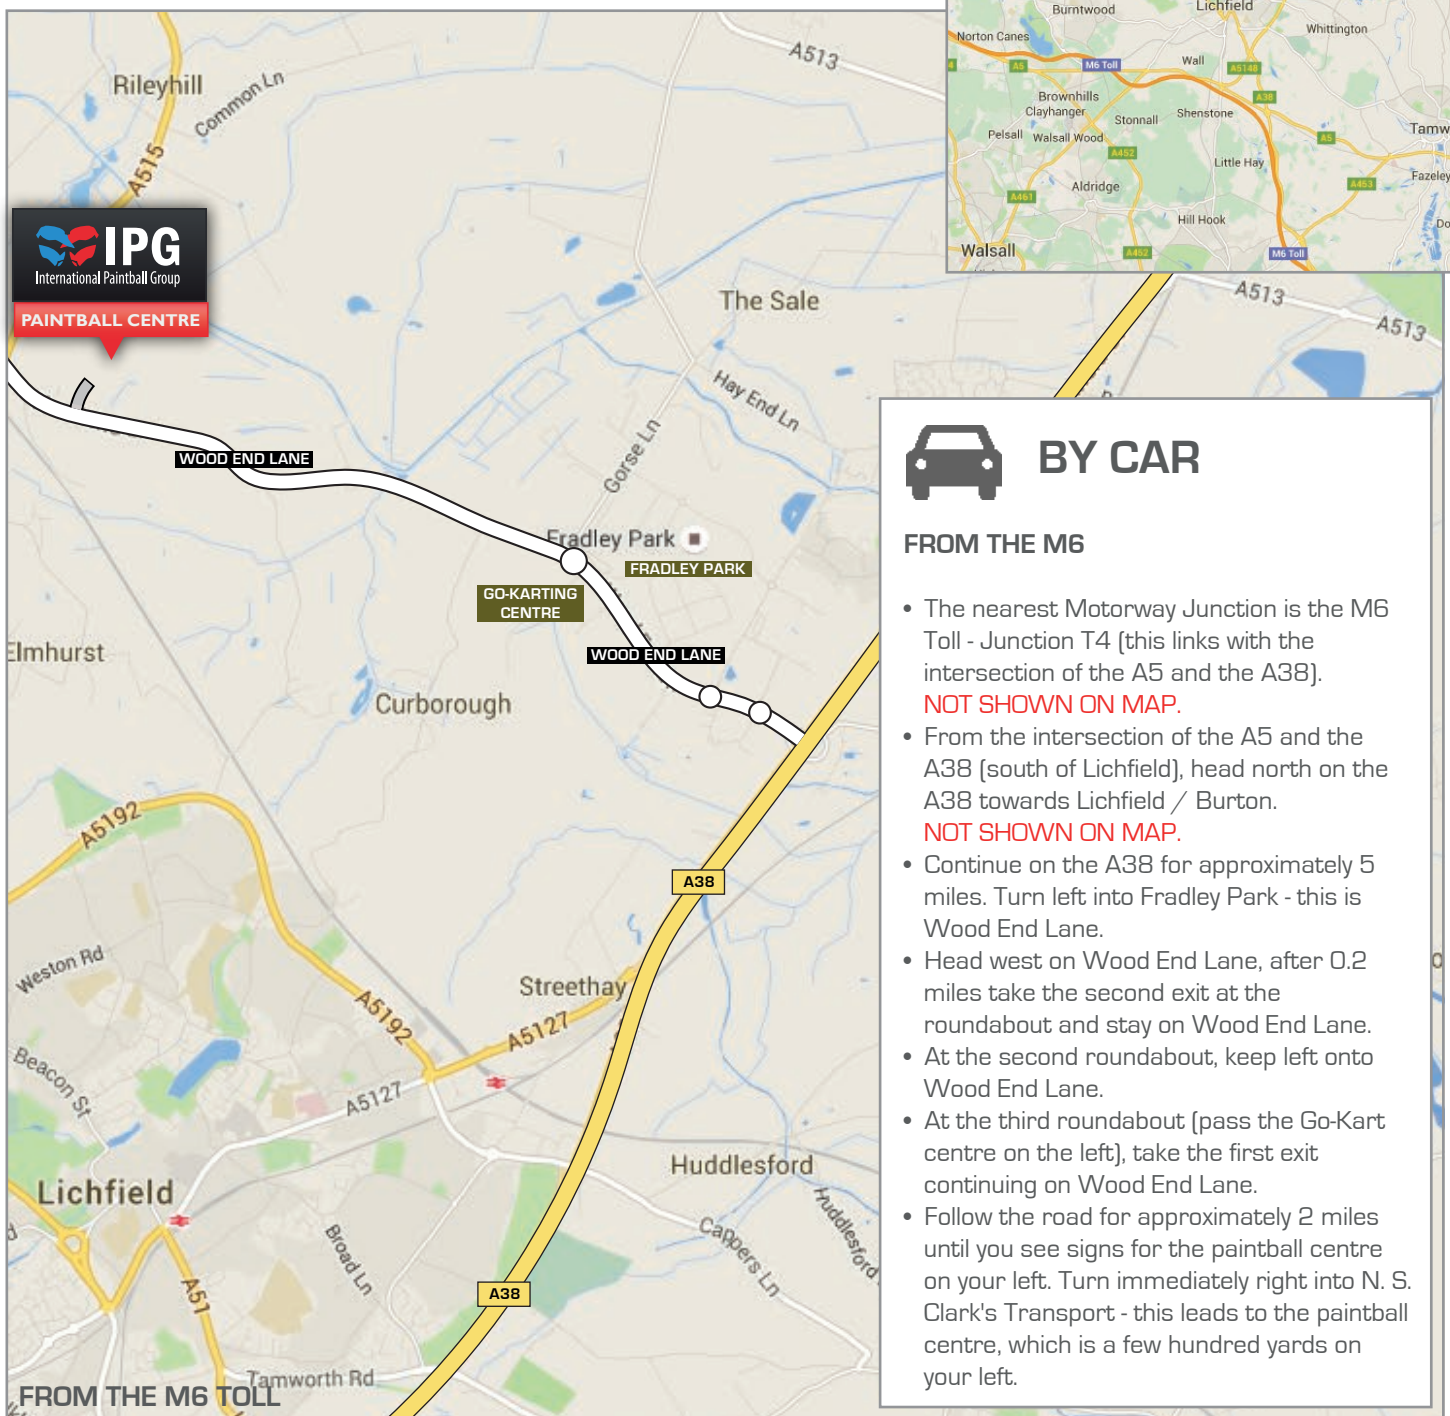

IMPORTANT INFORMATION

- All paintball centres are located in woodlands. Woodlands do not always have specific postcodes.
- Please don't rely 100% on the postcode alone.
- GPS coordinates can be used to find the exact location of the paintball centre.
- Please car pool where possible as parking on-site is limited.

BY CAR

FROM THE M6

- The nearest Motorway Junction is the M6 Toll - Junction T4 (this links with the intersection of the A5 and the A38). **NOT SHOWN ON MAP.**
- From the intersection of the A5 and the A38 (south of Lichfield), head north on the A38 towards Lichfield / Burton. **NOT SHOWN ON MAP.**
- Continue on the A38 for approximately 5 miles. Turn left into Fradley Park - this is Wood End Lane.
- Head west on Wood End Lane, after 0.2 miles take the second exit at the roundabout and stay on Wood End Lane.
- At the second roundabout, keep left onto Wood End Lane.
- At the third roundabout (pass the Go-Kart centre on the left), take the first exit continuing on Wood End Lane.
- Follow the road for approximately 2 miles until you see signs for the paintball centre on your left. Turn immediately right into N. S. Clark's Transport - this leads to the paintball centre, which is a few hundred yards on your left.