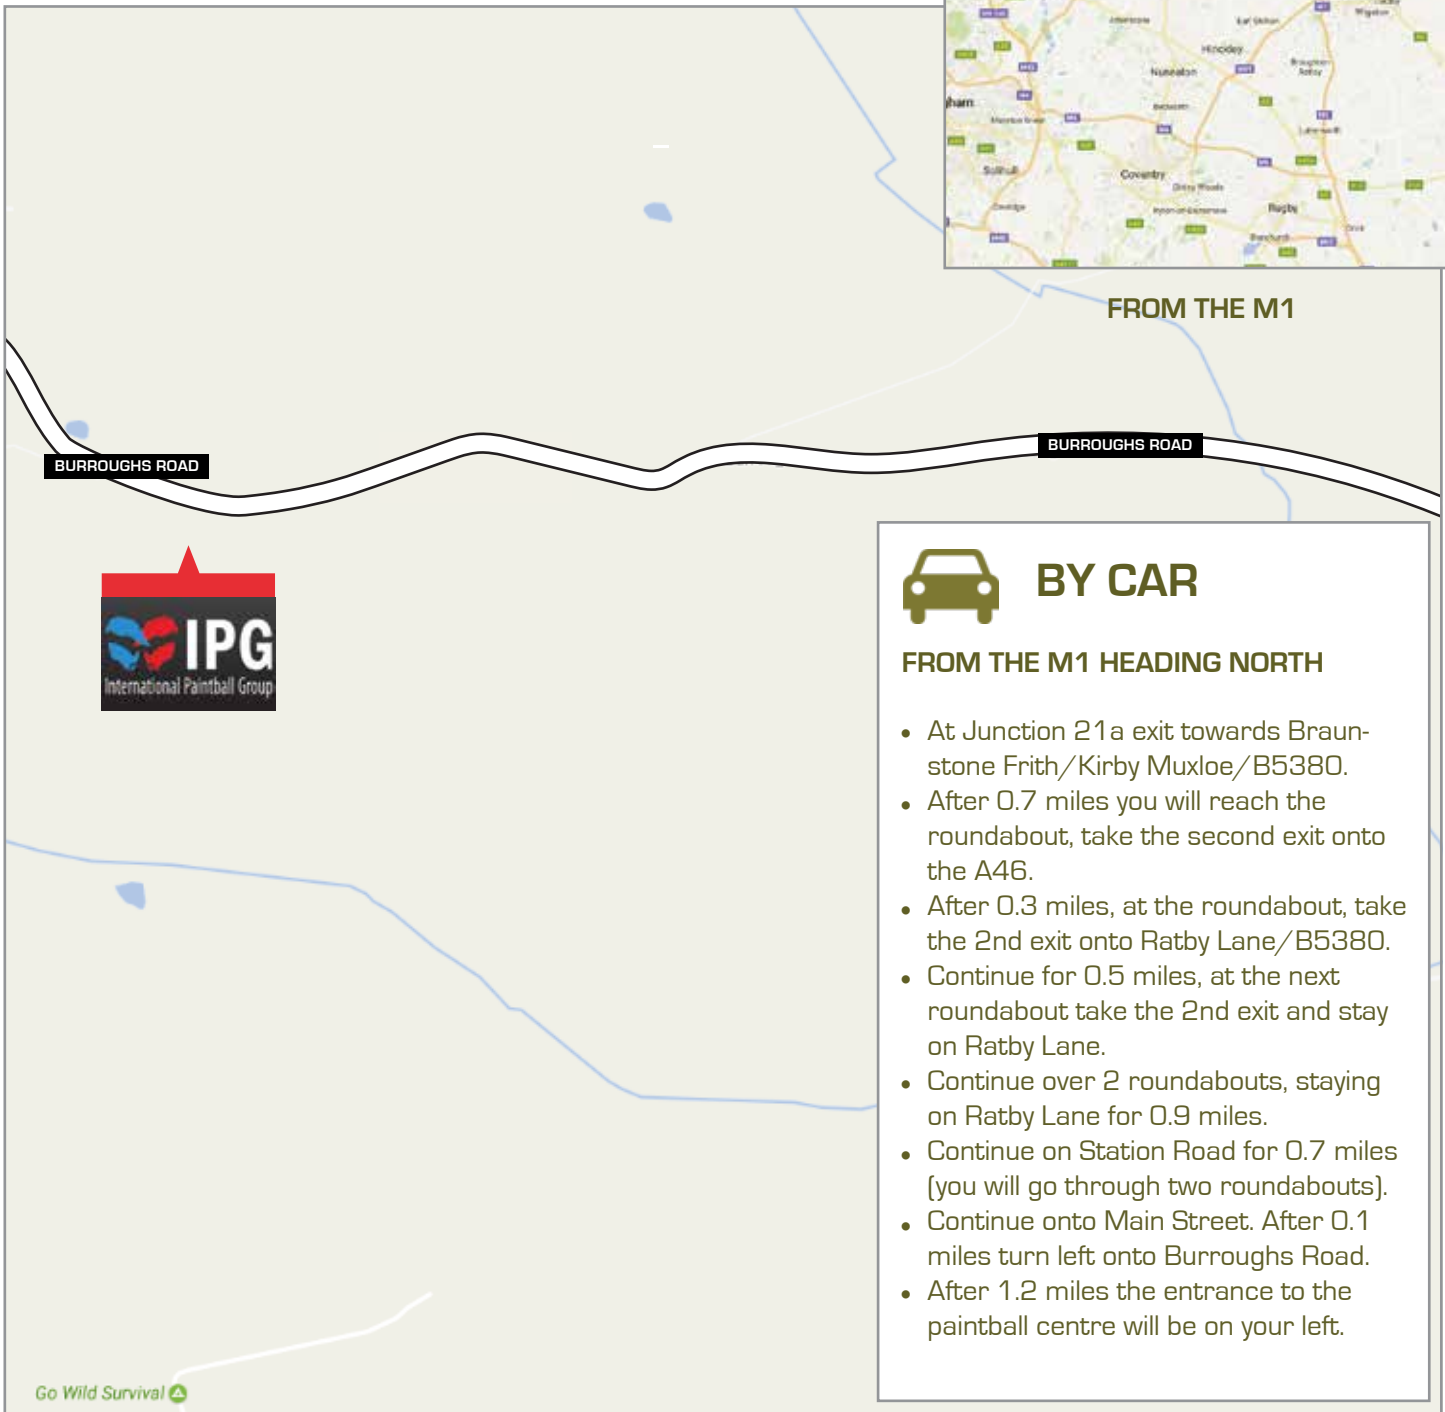

IMPORTANT INFORMATION

- All paintball centres are located in woodlands. Woodlands do not always have specific postcodes.
- Please don't rely 100% on the postcode alone.
- GPS coordinates can be used to find the exact location of the paintball centre.
- Please car pool where possible as parking on-site is limited.

FROM THE M1

BURROUGHS ROAD

BURROUGHS ROAD

BY CAR

FROM THE M1 HEADING NORTH

- At Junction 21a exit towards Braunstone Frith/Kirby Muxloe/B5380.
- After 0.7 miles you will reach the roundabout, take the second exit onto the A46.
- After 0.3 miles, at the roundabout, take the 2nd exit onto Ratby Lane/B5380.
- Continue for 0.5 miles, at the next roundabout take the 2nd exit and stay on Ratby Lane.
- Continue over 2 roundabouts, staying on Ratby Lane for 0.9 miles.
- Continue on Station Road for 0.7 miles (you will go through two roundabouts).
- Continue onto Main Street. After 0.1 miles turn left onto Burroughs Road.
- After 1.2 miles the entrance to the paintball centre will be on your left.