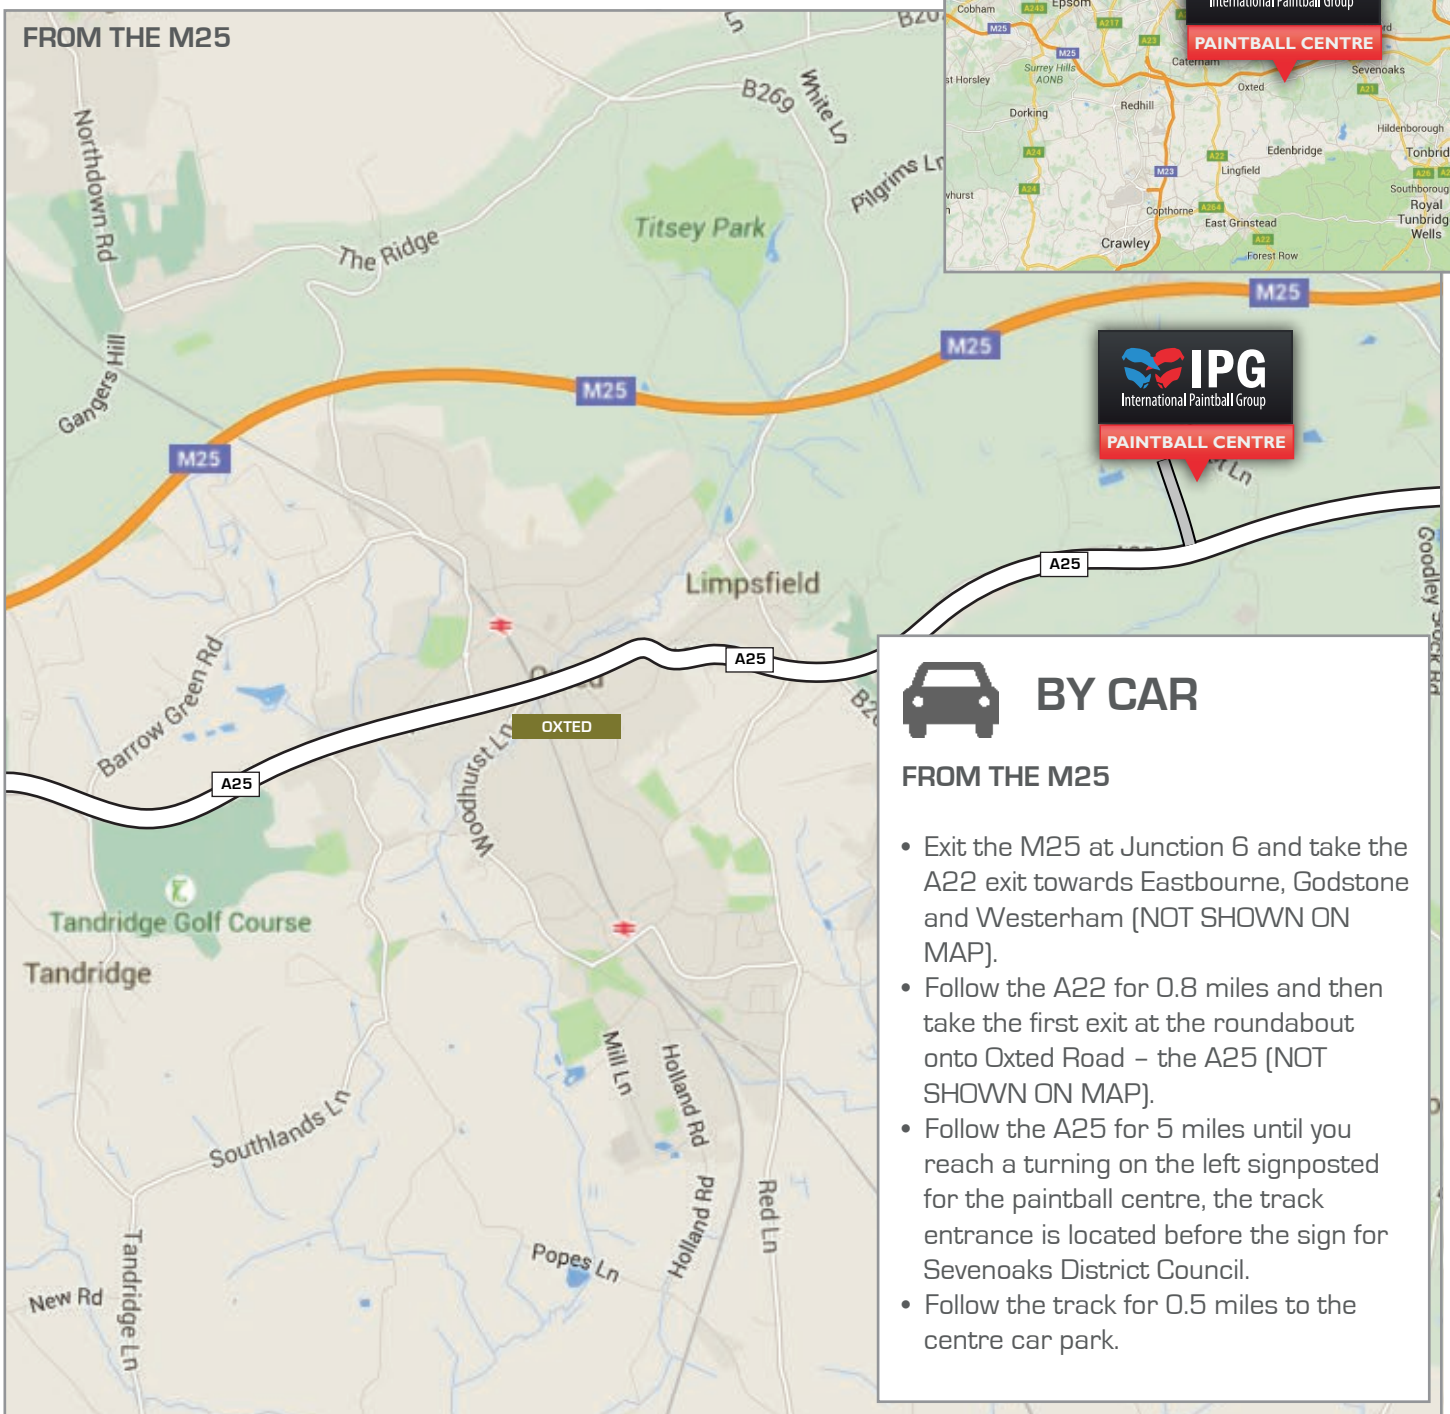

## IMPORTANT INFORMATION

- All paintball centres are located in woodlands. Woodlands do not always have specific postcodes.
- Please don't rely 100% on the postcode alone.
- GPS coordinates can be used to find the exact location of the paintball centre.
- Please car pool where possible as parking on-site is limited.

### BY CAR

#### FROM THE M25

- Exit the M25 at Junction 6 and take the A22 exit towards Eastbourne, Godstone and Westerham (NOT SHOWN ON MAP).
- Follow the A22 for 0.8 miles and then take the first exit at the roundabout onto Oxted Road – the A25 (NOT SHOWN ON MAP).
- Follow the A25 for 5 miles until you reach a turning on the left signposted for the paintball centre, the track entrance is located before the sign for Sevenoaks District Council.
- Follow the track for 0.5 miles to the centre car park.