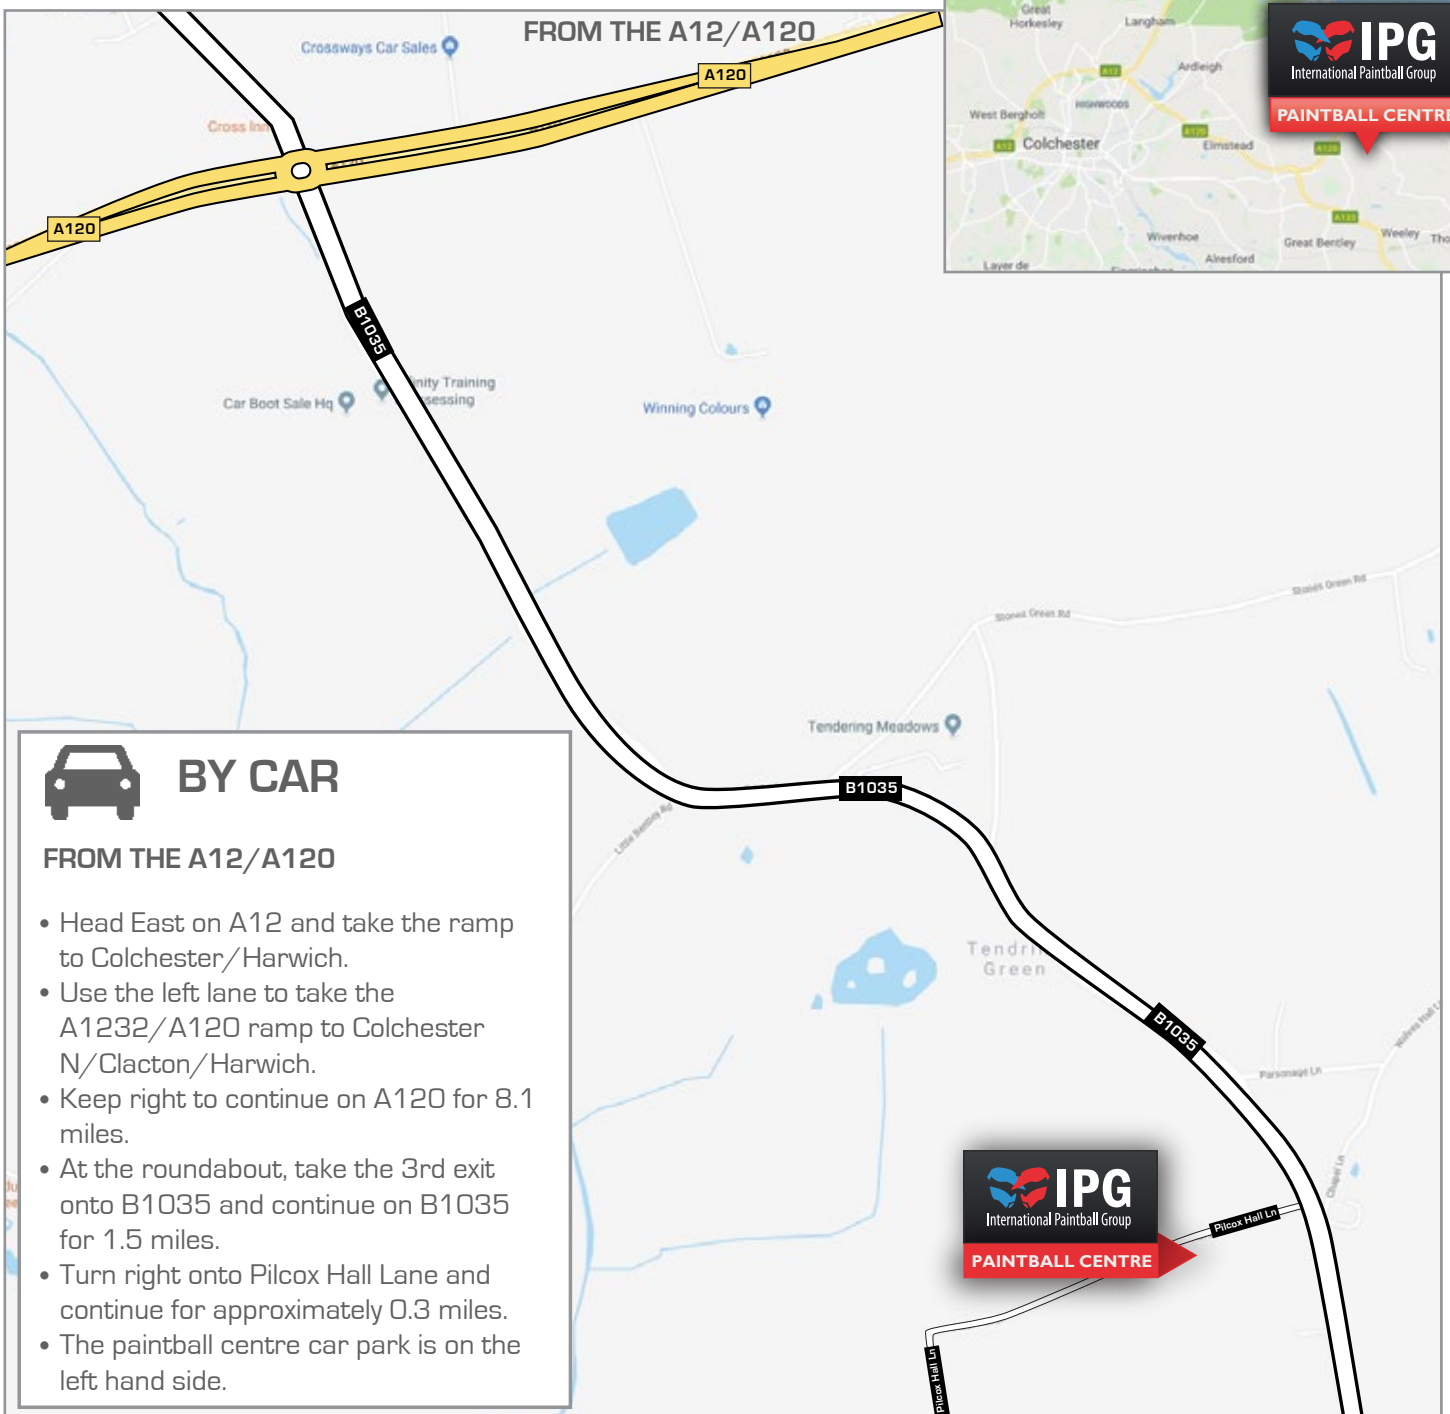

IMPORTANT INFORMATION

- All paintball centres are located in woodlands. Woodlands do not always have specific postcodes.
- Please don't rely 100% on the postcode alone.
- GPS coordinates can be used to find the exact location of the paintball centre.
- Please car pool where possible as parking is limited.

BY CAR

FROM THE A12/A120

- Head East on A12 and take the ramp to Colchester/Harwich.
- Use the left lane to take the A1232/A120 ramp to Colchester N/Clacton/Harwich.
- Keep right to continue on A120 for 8.1 miles.
- At the roundabout, take the 3rd exit onto B1035 and continue on B1035 for 1.5 miles.
- Turn right onto Pilcox Hall Lane and continue for approximately 0.3 miles.
- The paintball centre car park is on the left hand side.