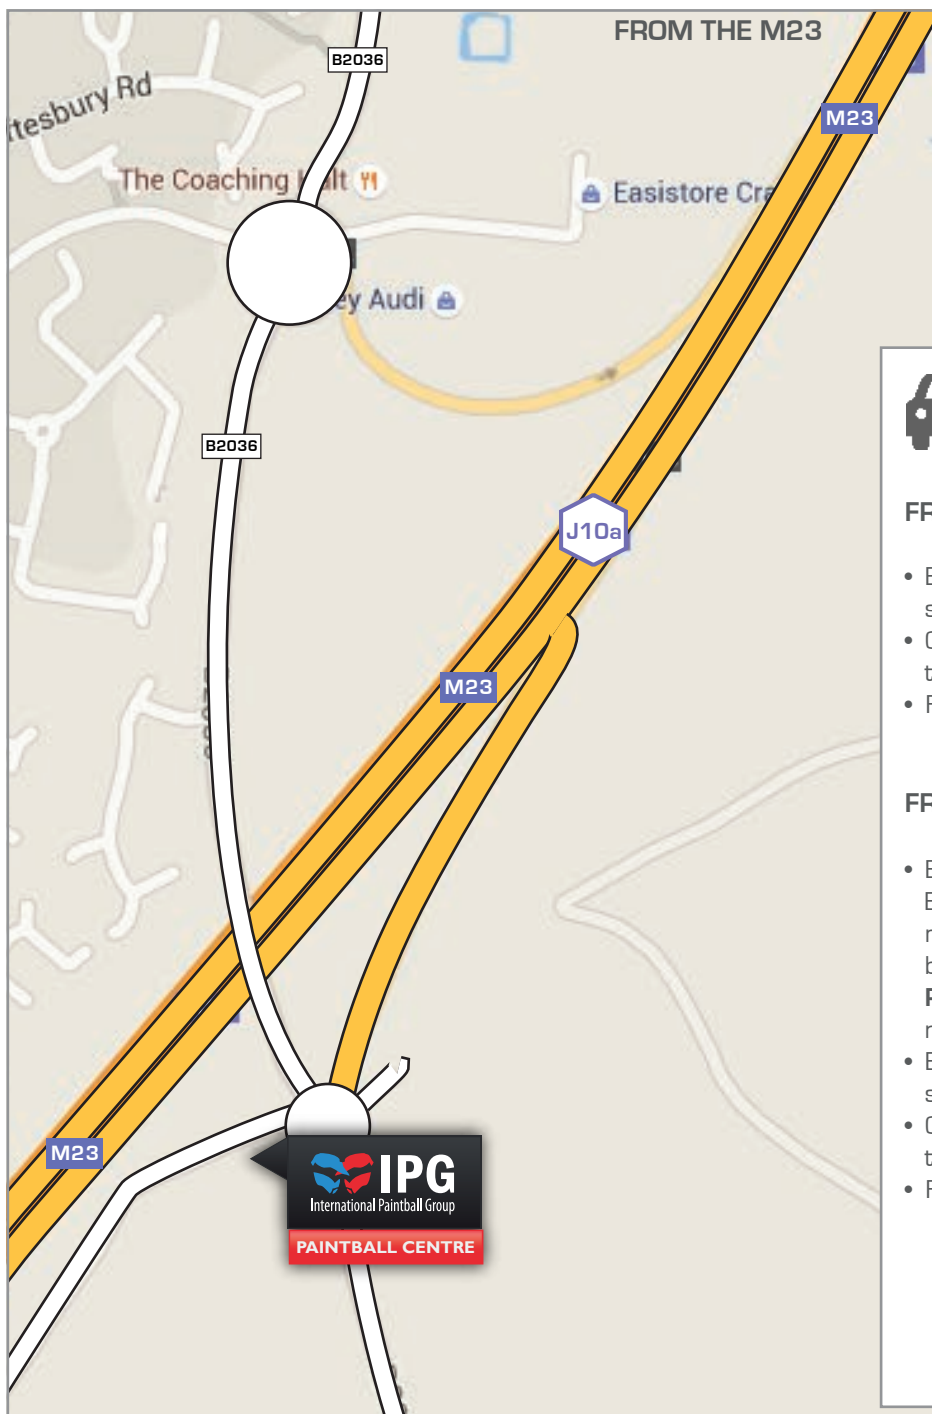

## IMPORTANT INFORMATION

- All paintball centres are located in woodlands. Woodlands do not always have specific postcodes.
- Please don't rely 100% on the postcode alone.
- GPS coordinates can be used to find the exact location of the paintball centre.
- Please car pool where possible as parking on-site is limited.

### FROM THE M23 TRAVELLING SOUTH

- Exit the M23 at Junction 10a and follow the slip road until you reach the roundabout.
- Once you reach the roundabout, take the third exit and drive through the steel gates.
- Follow the Delta Force signs to the car park.

### FROM THE M23 TRAVELLING NORTH

- Exit the M23 at Junction 10 (signposted East Grinstead/Crawley) and at the roundabout take the fourth exit and merge back onto the M23 (southbound).
- **PLEASE NOTE:** there is no 10a exit northbound on the M23.
- Exit the M23 at Junction 10a and follow the slip road until you reach the roundabout.
- Once you reach the roundabout, take the third exit and drive through the steel gates.
- Follow the Delta Force signs to the car park.