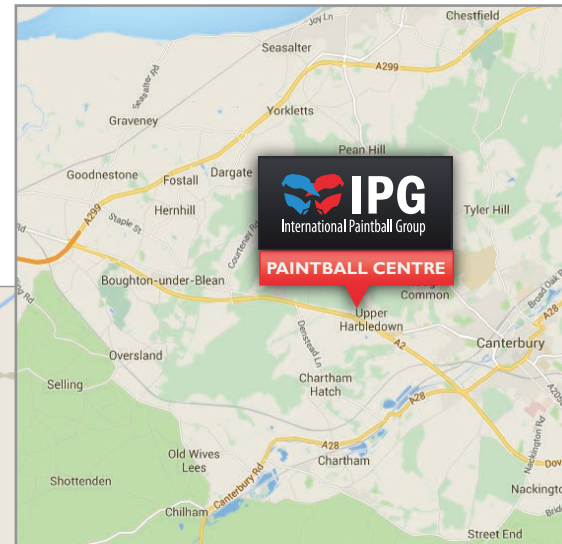

IMPORTANT INFORMATION

- All paintball centres are located in woodlands. Woodlands do not always have specific postcodes.
- Please don't rely 100% on the postcode alone.
- GPS coordinates can be used to find the exact location of the paintball centre.
- Please car pool where possible as parking on-site is limited.

BY CAR

FROM THE M2

- If approaching the Mayhem Southeast site from the M2, take the A2 towards Canterbury, after approximately 4 miles you will see a Texaco Garage on your left. At the garage exit there is an un-named slip road, take the slip road and continue for 300 metres, there you will find the entrance to the site on your left hand side.
- **WARNING!** The slip road is immediately next to the fuel garage exit.
- If you should miss it there is another slip road a short distance along the A2. If you should use this exit, take the first left, follow the bend and the site is on your right.

FROM CANTERBURY

- If you are approaching from Canterbury, take the turning for Upper Harbledown. Follow this road, take the next right and you will find the site entrance on your right.