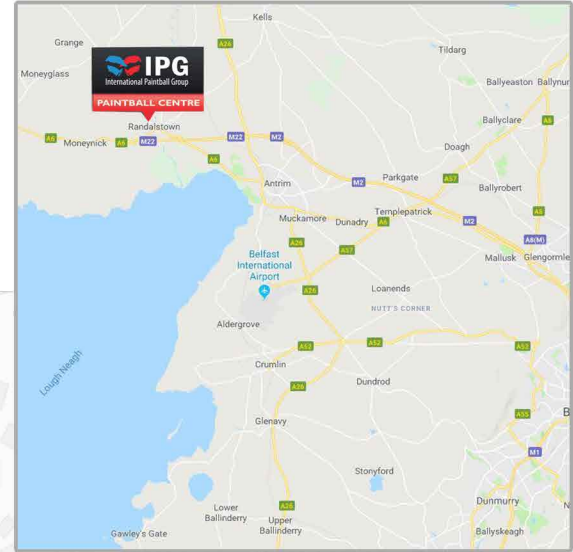

SHANE'S CASTLE, SHANE STREET, RANDALSTOWN. ANTRIM, BT41 2AD

GPS Coordinates 54.747183, -6.314644

## IMPORTANT INFORMATION

- All paintball centres are located in woodlands. Woodlands do not always have specific postcodes.
- Please don't rely 100% on the postcode alone.
- GPS coordinates can be used to find the exact location of the paintball centre.
- Please car pool where possible as parking on-site is limited.

#### DIRECTIONS FROM BELFAST

- Get on M2 Chichester St, Victoria St, A2, York St and follow M2 to Antrim/M22.
- Keep left at the fork to stay on M2 and continue onto M22.
- At junction 2, take the A6 exit to B52/Randalstown/Portglenone.
- At the roundabout, take the 3rd exit onto Castle Rd/A6 for 1.1 miles.
- Turn left at Station Road, after 0.2 miles the paintball centre will be on your left.