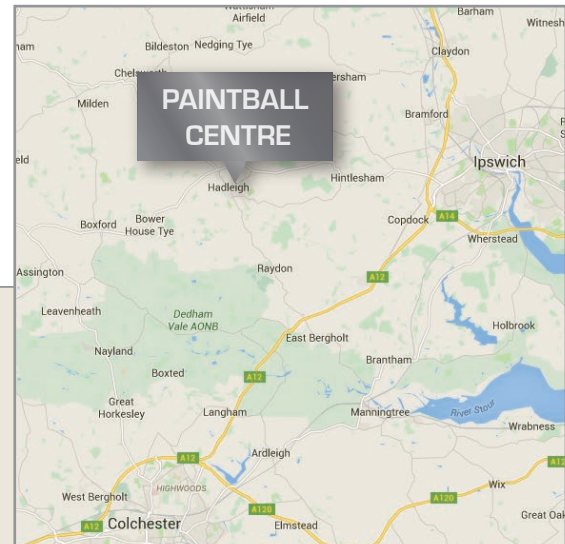

IMPORTANT INFORMATION

- All paintball centres are located in woodlands. Woodlands do not always have specific postcodes.
- Please don't rely 100% on the postcode alone.
- GPS coordinates can be used to find the exact location of the paintball centre.
- Please car pool where possible as parking on-site is limited.

BY CAR

FROM THE A12

- Take the A12 to the B1070 Hadleigh turn off.
- At the T Junction turn Right on to the B1070 head towards Hadleigh.
- As you make your way to Hadleigh, keep a eye out for a Pub on the left called the Marquis of Cornwallis, carry on just around the corner and you will see a sign for Gunsmoke Paintball on your left.
- On the opposite side of the road is the entrance into the riding centre, open the black wrought iron gate and drive in (please close gate after as the animals might get out on to the road) and carry on straight up the main driveway taking the right hand road and follow the Gunsmoke Paintball signs, you will find us in the top barn.
- Please be considerate to our neighbours and do not wait in front of the wrought iron gates.