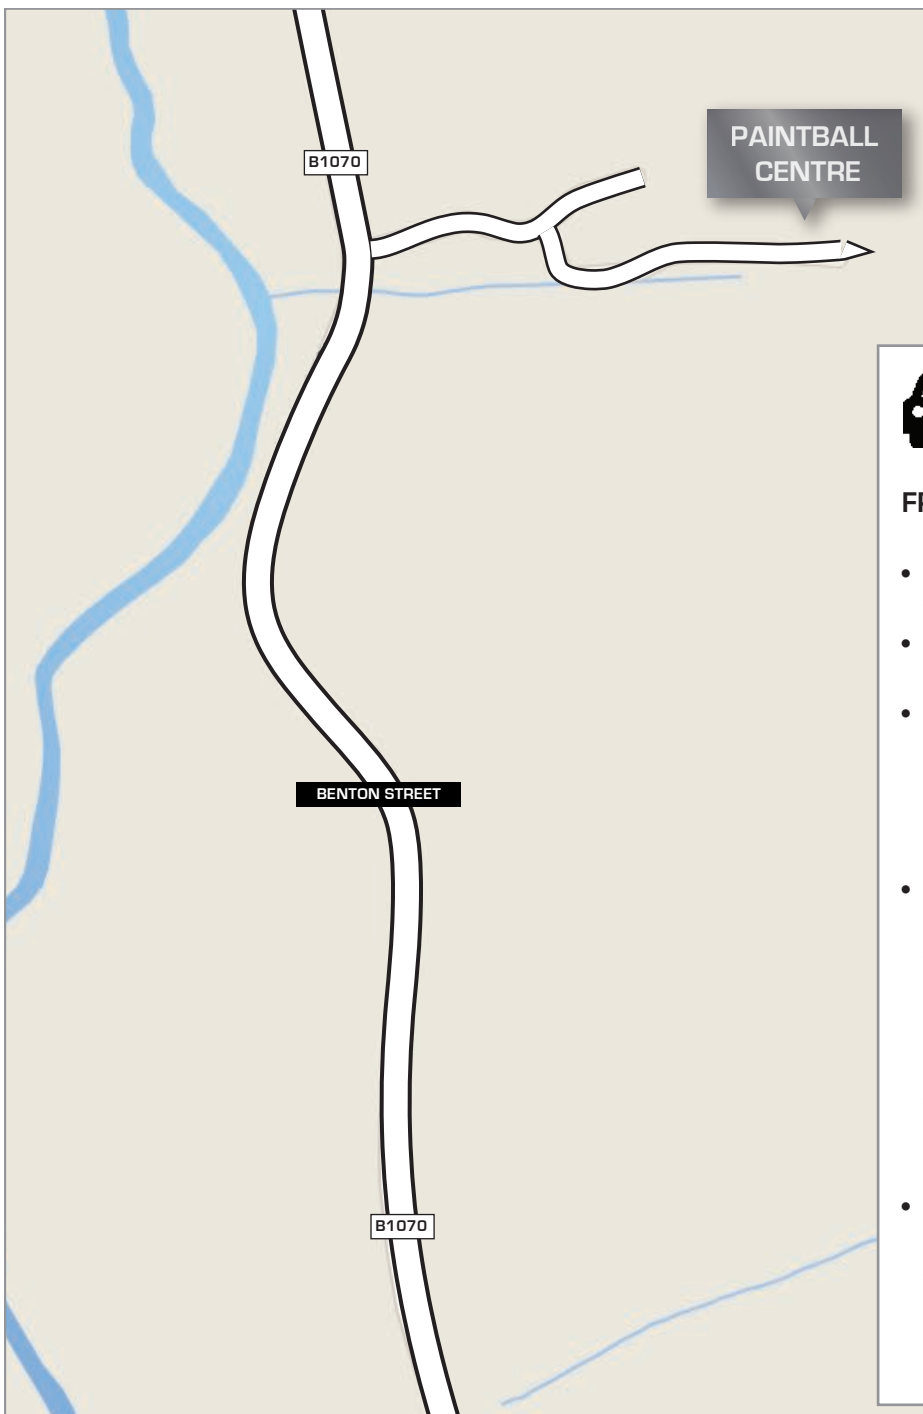

IMPORTANT INFORMATION

- All paintball centres are located in woodlands. Woodlands do not always have specific postcodes.
- Please don't rely 100% on the postcode alone.
- GPS coordinates can be used to find the exact location of the paintball centre.
- Please car pool where possible as parking on-site is limited.

BY CAR

FROM THE A12

- Take the A12 to the B1070 Hadleigh turn off.
- At the T Junction turn Right on to the B1070 head towards Hadleigh.
- As you make your way to Hadleigh, keep a eye out for a Pub on the left called the Marquis of Cornwallis, carry on just around the corner and you will see a sign for Gunsmoke Paintball on your left.
- On the opposite side of the road is the entrance into the riding centre, open the black wrought iron gate and drive in (please close gate after as the animals might get out on to the road) and carry on straight up the main driveway taking the right hand road and follow the Gunsmoke Paintball signs, you will find us in the top barn.
- Please be considerate to our neighbours and do not wait in front of the wrought iron gates.